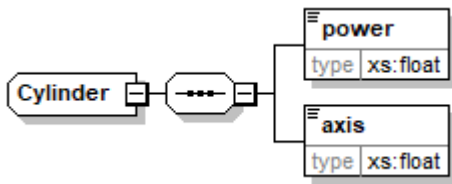

cylinder (Cylinder)

b2boptic → items → item → pair → lens → rxDataFn → near → cylinder

power	
type	float
unity	dpt
occurs	1
description	
axis	
type	float
unity	degree
occurs	1
description	

```

<xs:complexType name="Cylinder">
  <xs:sequence>
    <xs:element name="power" type="xs:float" />
    <xs:element name="axis" type="xs:float" />
  </xs:sequence>
</xs:complexType>
  
```

From:

<https://wiki.b2boptic.com/> - **wiki.b2bOptic.com**

Permanent link:

<https://wiki.b2boptic.com/en:lensorder:version010605:complextypes:cylinder:near>

Last update: **2024/07/09 04:10**