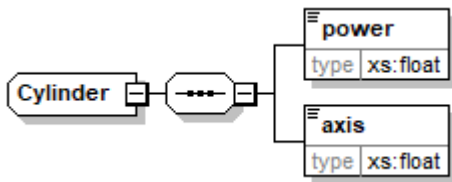

cylinder (Cylinder)

b2boptic → items → item → pair → lens → rxDataFn → far → cylinder

power	
type	float
unity	dpt
occurs	1
description	
axis	
type	float
unity	degree
occurs	1
description	

```

<xs:complexType name="Cylinder">
  <xs:sequence>
    <xs:element name="power" type="xs:float" />
    <xs:element name="axis" type="xs:float" />
  </xs:sequence>
</xs:complexType>
  
```

From:
<https://wiki.b2boptic.com/> - **wiki.b2bOptic.com**

Permanent link:
<https://wiki.b2boptic.com/en:lensorder:version010605:complextypes:cylinder:far>

Last update: **2024/07/09 04:10**