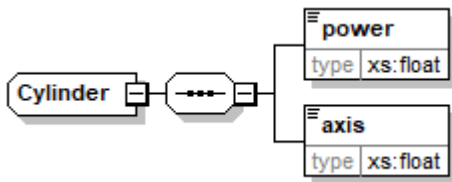

cylinder (Cylinder)

b2boptic → items → item → stockLens → rxData → cylinder

power	
type	float
unity	dpt
occurs	1
description	
axis	
type	float
unity	degree
occurs	1
description	

```
<xs:complexType name="Cylinder">
  <xs:sequence>
    <xs:element name="power" type="xs:float" />
    <xs:element name="axis" type="xs:float" />
  </xs:sequence>
</xs:complexType>
```

From:
<https://wiki.b2boptic.com/> - **wiki.b2bOptic.com**

Permanent link:
<https://wiki.b2boptic.com/en:lensorder:version010604:complextypes:cylinder:stocklens>

Last update: **2017/06/19 12:40**