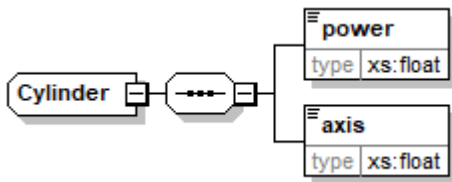

cylinder (Cylinder)

b2boptic → items → item → pair → lens → rxDataFn → near → cylinder

power	
type	float
unity	dpt
occurs	1
description	
axis	
type	float
unity	degree
occurs	1
description	

```

<xs:complexType name="Cylinder">
  <xs:sequence>
    <xs:element name="power" type="xs:float" />
    <xs:element name="axis" type="xs:float" />
  </xs:sequence>
</xs:complexType>

```

From:
<https://wiki.b2boptic.com/> - **wiki.b2bOptic.com**

Permanent link:
<https://wiki.b2boptic.com/en:lensorder:version010604:complextypes:cylinder:near>

Last update: **2017/06/19 12:40**