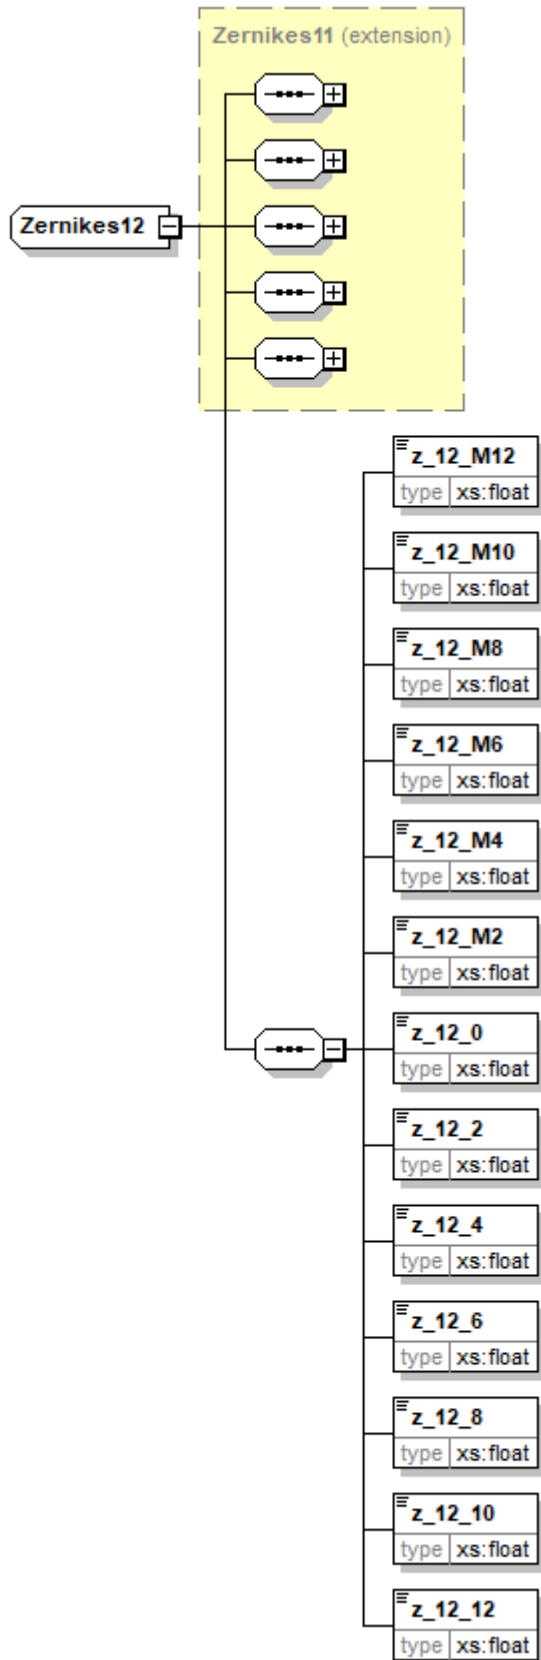

zernikes12 (Zernikes12)

b2boptic → items → item → pair → patient → iProfilerData → result → wavefrontEye → zernikes → zernikes12