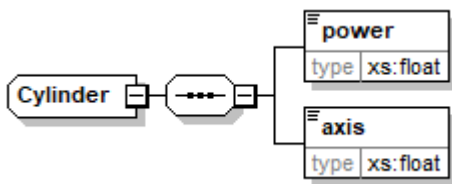

cylinder (Cylinder)

b2boptic → items → item → pair → lens → rxDataFn → far → cylinder

power	
type	float
unity	dpt
occurs	1
description	
axis	
type	float
unity	degree
occurs	1
description	

```

<xs:complexType name="Cylinder">
  <xs:sequence>
    <xs:element name="power" type="xs:float" />
    <xs:element name="axis" type="xs:float" />
  </xs:sequence>
</xs:complexType>
  
```

From:
<https://wiki.b2boptic.com/> - **wiki.b2bOptic.com**

Permanent link:
<https://wiki.b2boptic.com/en:lensorder:version010603:complextypes:cylinder:far>

Last update: **2017/06/16 17:15**