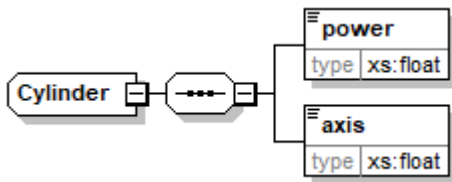

cylinder (Cylinder)

b2bOpticJobData → items → item → pair → lens → rxDataFn → near → cylinder

power	
type	float
unity	dpt
occurs	1
description	
axis	
type	float
unity	degree
occurs	1
description	

```

<xs:complexType name="Cylinder">
  <xs:sequence>
    <xs:element name="power" type="xs:float" />
    <xs:element name="axis" type="xs:float" />
  </xs:sequence>
</xs:complexType>
  
```

From:

<https://wiki.b2boptic.com/> - **wiki.b2bOptic.com**

Permanent link:

<https://wiki.b2boptic.com/en/jobdata:version010604:complextypes:cylinder:near>

Last update: **2020/05/15 11:17**