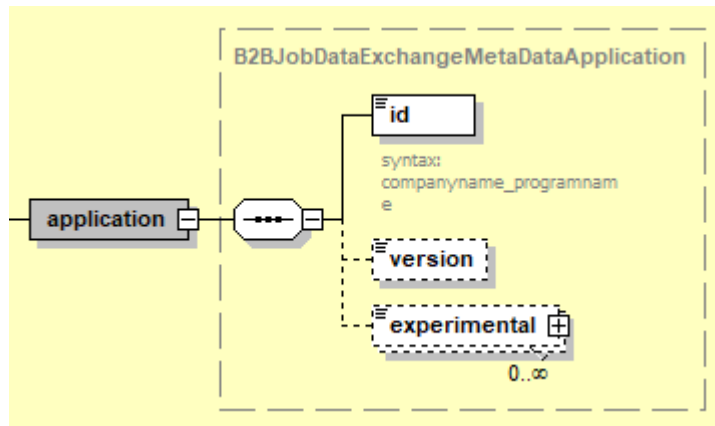

# application (application)

**New!**

b2bOpticJobData → items → item → exchangeMetaData → application

<b>id</b>	
<b>type</b>	string
<b>occurs</b>	1
<b>description</b>	id
<b>version</b>	
<b>type</b>	string
<b>occurs</b>	0..1
<b>description</b>	version
<b>experimental</b>	
<b>type</b>	anyType
<b>occurs</b>	0..n
<b>description</b>	section for internal tests at development

From: <http://wiki.b2boptic.com/> - **wiki.b2bOptic.com**

Permanent link: <http://wiki.b2boptic.com/en/jobdata:version010604:complextypes:application>

Last update: **2021/06/10 12:44**