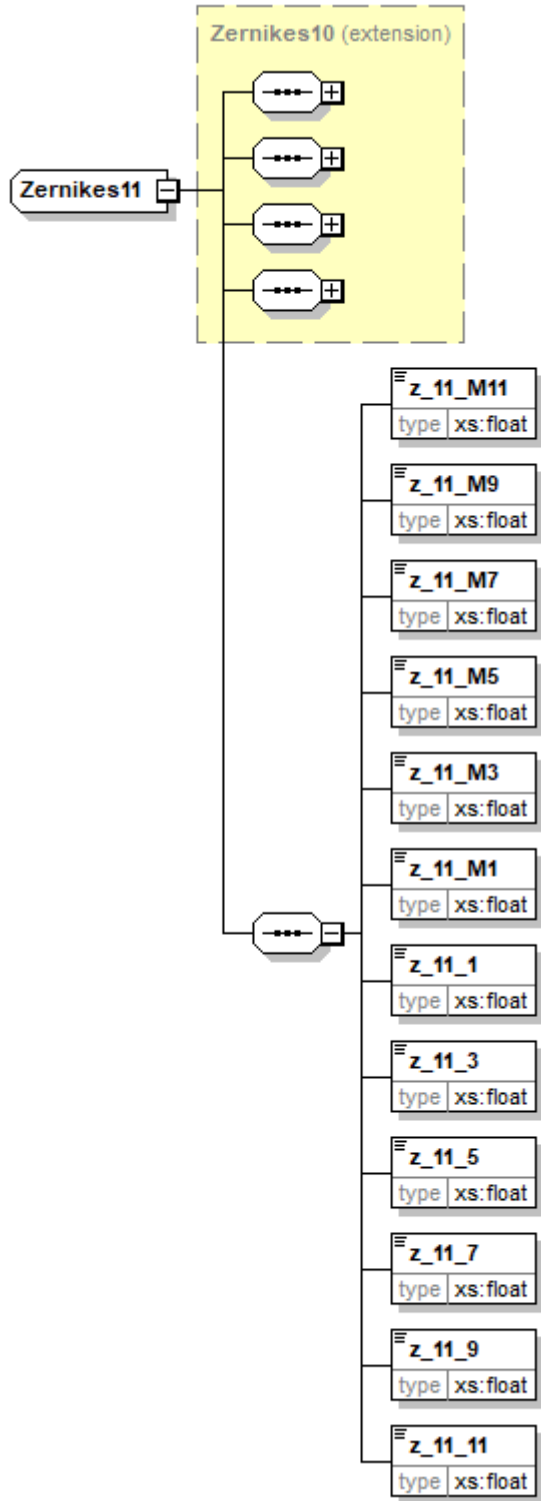

zernikes12 (Zernikes11)

b2bOpticJobData → items → item → pair → patient → iProfilerData → result → wavefrontCornea → zernikes → zernikes12

| | |
|---------------------|------------|
| base element | |
| type | zernikes10 |
| z_11_M11 | |
| type | float |

| | |
|--------------------|-------|
| z_11_M11 | |
| unity | |
| occurs | 1 |
| description | |
| z_11_M9 | |
| type | float |
| unity | |
| occurs | 1 |
| description | |
| z_11_M7 | |
| type | float |
| unity | |
| occurs | 1 |
| description | |
| z_11_M5 | |
| type | float |
| unity | |
| occurs | 1 |
| description | |
| z_11_M3 | |
| type | float |
| unity | |
| occurs | 1 |
| description | |
| z_11_M1 | |
| type | float |
| unity | |
| occurs | 1 |
| description | |
| z_11_1 | |
| type | float |
| unity | |
| occurs | 1 |
| description | |
| z_11_3 | |
| type | float |
| unity | |
| occurs | 1 |
| description | |
| z_11_5 | |
| type | float |
| unity | |
| occurs | 1 |
| description | |

| | |
|--------------------|-------|
| z_11_7 | |
| type | float |
| unity | |
| occurs | 1 |
| description | |
| z_11_9 | |
| type | float |
| unity | |
| occurs | 1 |
| description | |
| z_11_11 | |
| type | float |
| unity | |
| occurs | 1 |
| description | |