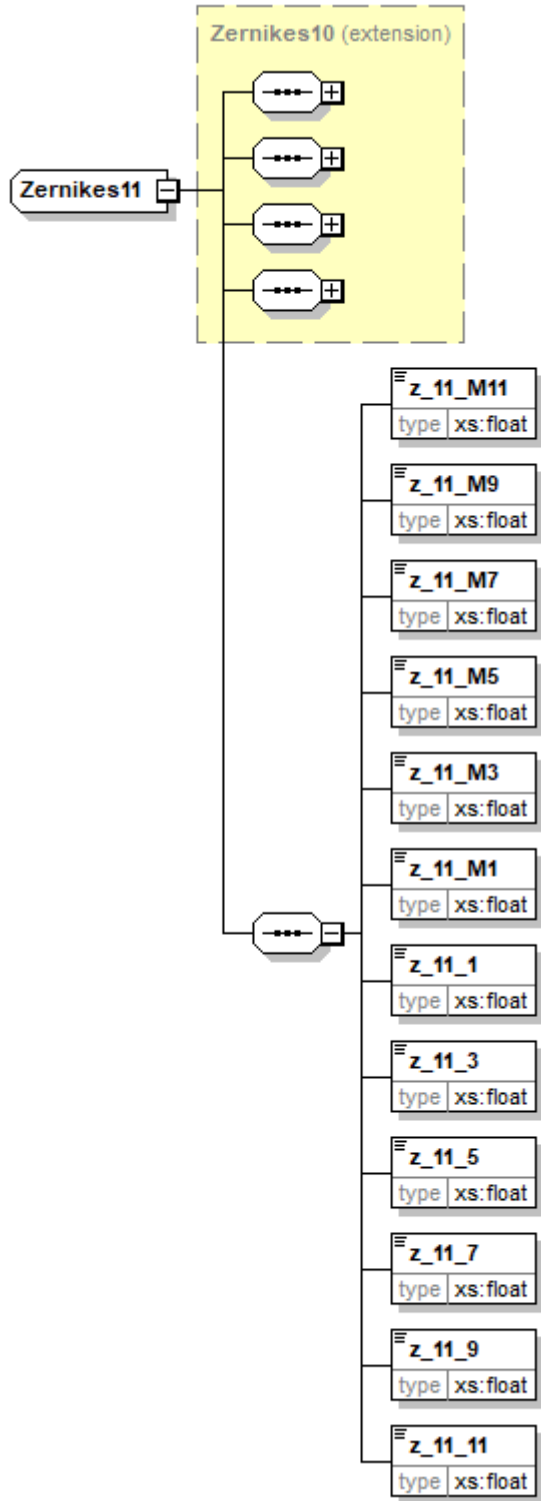

zernikes11 (Zernikes11)

b2bOpticJobData → items → item → pair → patient → iProfilerData → result → wavefrontCornea → zernikes → zernikes11

| | |
|---------------------|------------|
| base element | |
| type | zernikes10 |
| z_11_M11 | |
| type | float |

| | |
|--------------------|-------|
| z_11_M11 | |
| unity | |
| occurs | 1 |
| description | |
| z_11_M9 | |
| type | float |
| unity | |
| occurs | 1 |
| description | |
| z_11_M7 | |
| type | float |
| unity | |
| occurs | 1 |
| description | |
| z_11_M5 | |
| type | float |
| unity | |
| occurs | 1 |
| description | |
| z_11_M3 | |
| type | float |
| unity | |
| occurs | 1 |
| description | |
| z_11_M1 | |
| type | float |
| unity | |
| occurs | 1 |
| description | |
| z_11_1 | |
| type | float |
| unity | |
| occurs | 1 |
| description | |
| z_11_3 | |
| type | float |
| unity | |
| occurs | 1 |
| description | |
| z_11_5 | |
| type | float |
| unity | |
| occurs | 1 |
| description | |

| | |
|--------------------|-------|
| z_11_7 | |
| type | float |
| unity | |
| occurs | 1 |
| description | |
| z_11_9 | |
| type | float |
| unity | |
| occurs | 1 |
| description | |
| z_11_11 | |
| type | float |
| unity | |
| occurs | 1 |
| description | |